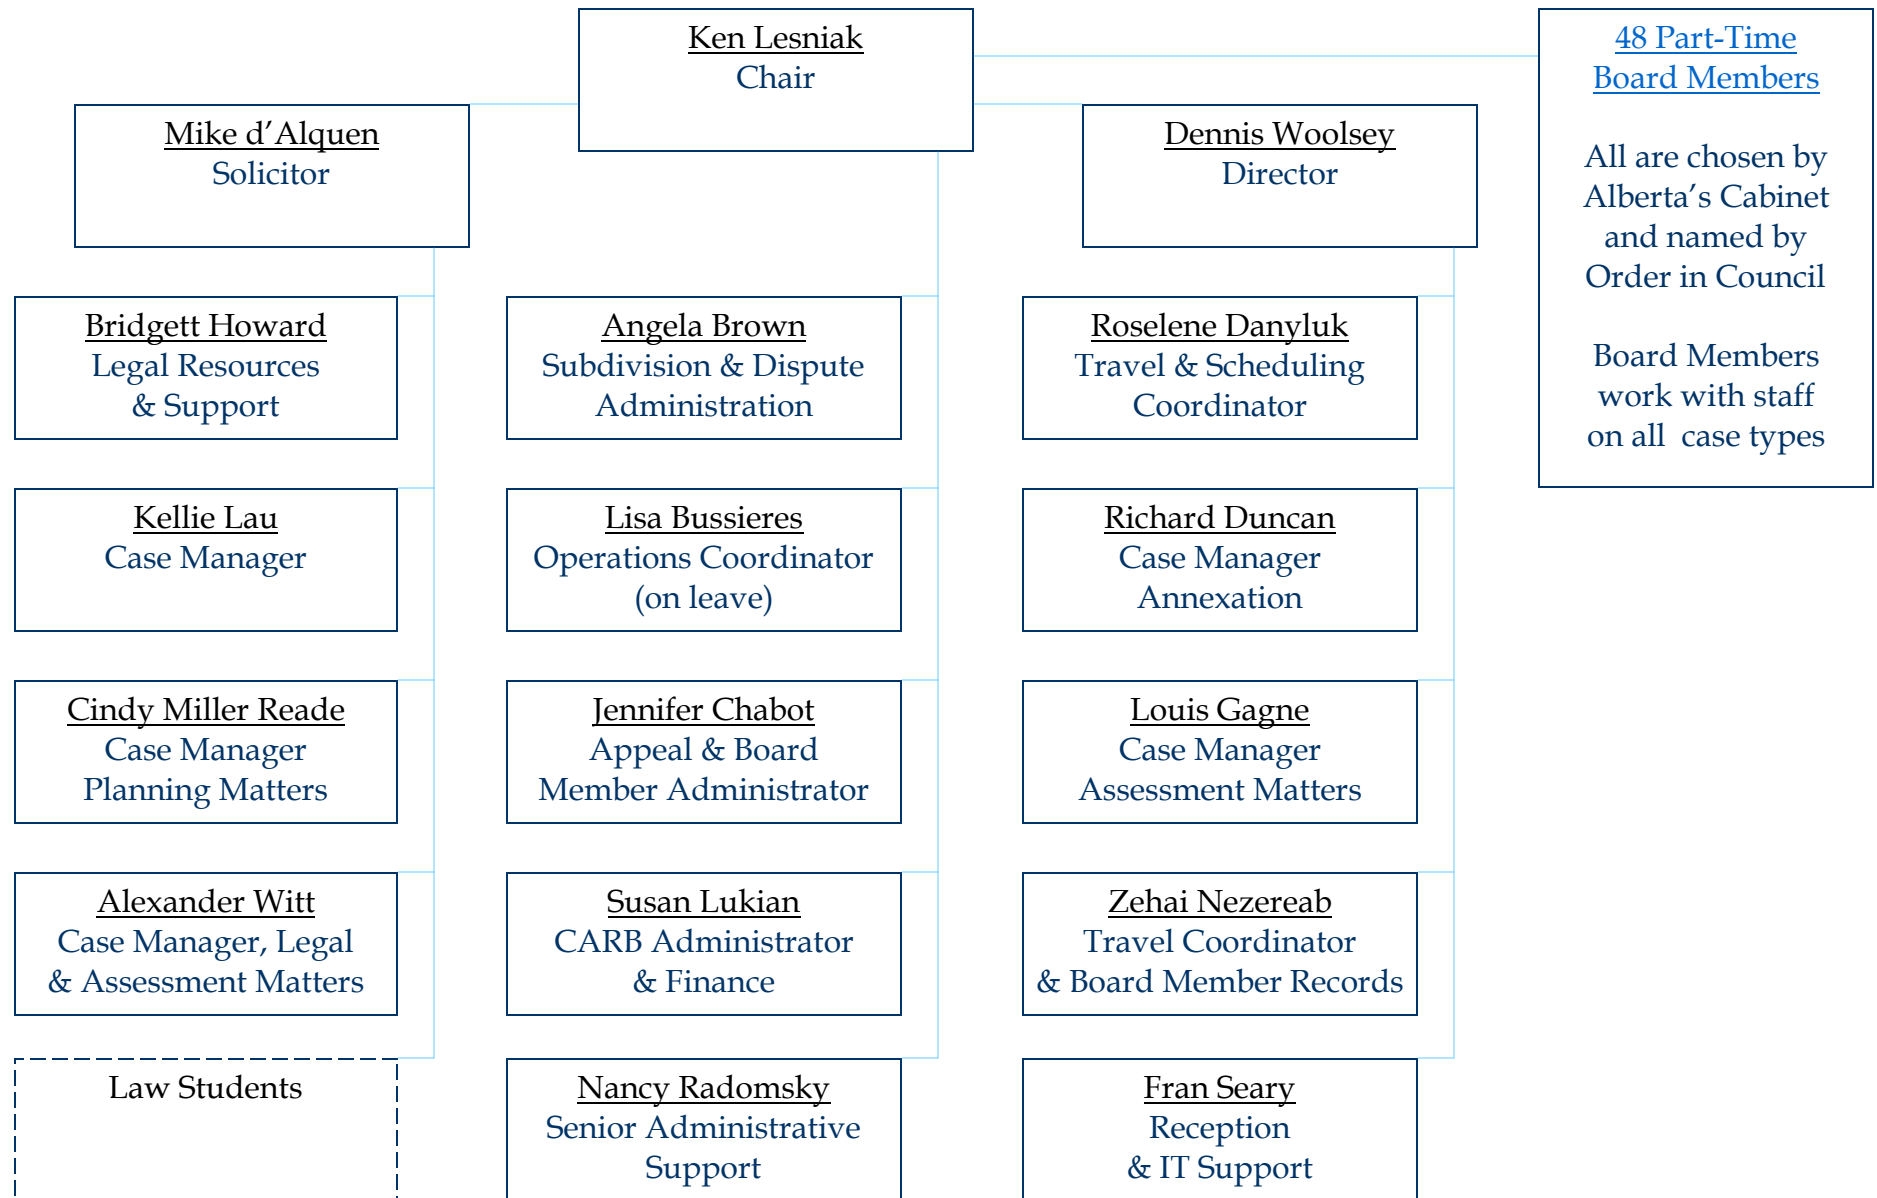

STAFF ORGANIZATIONAL CHART

48 Part-Time Board Members

All are chosen by Alberta's Cabinet and named by Order in Council

Board Members work with staff on all case types