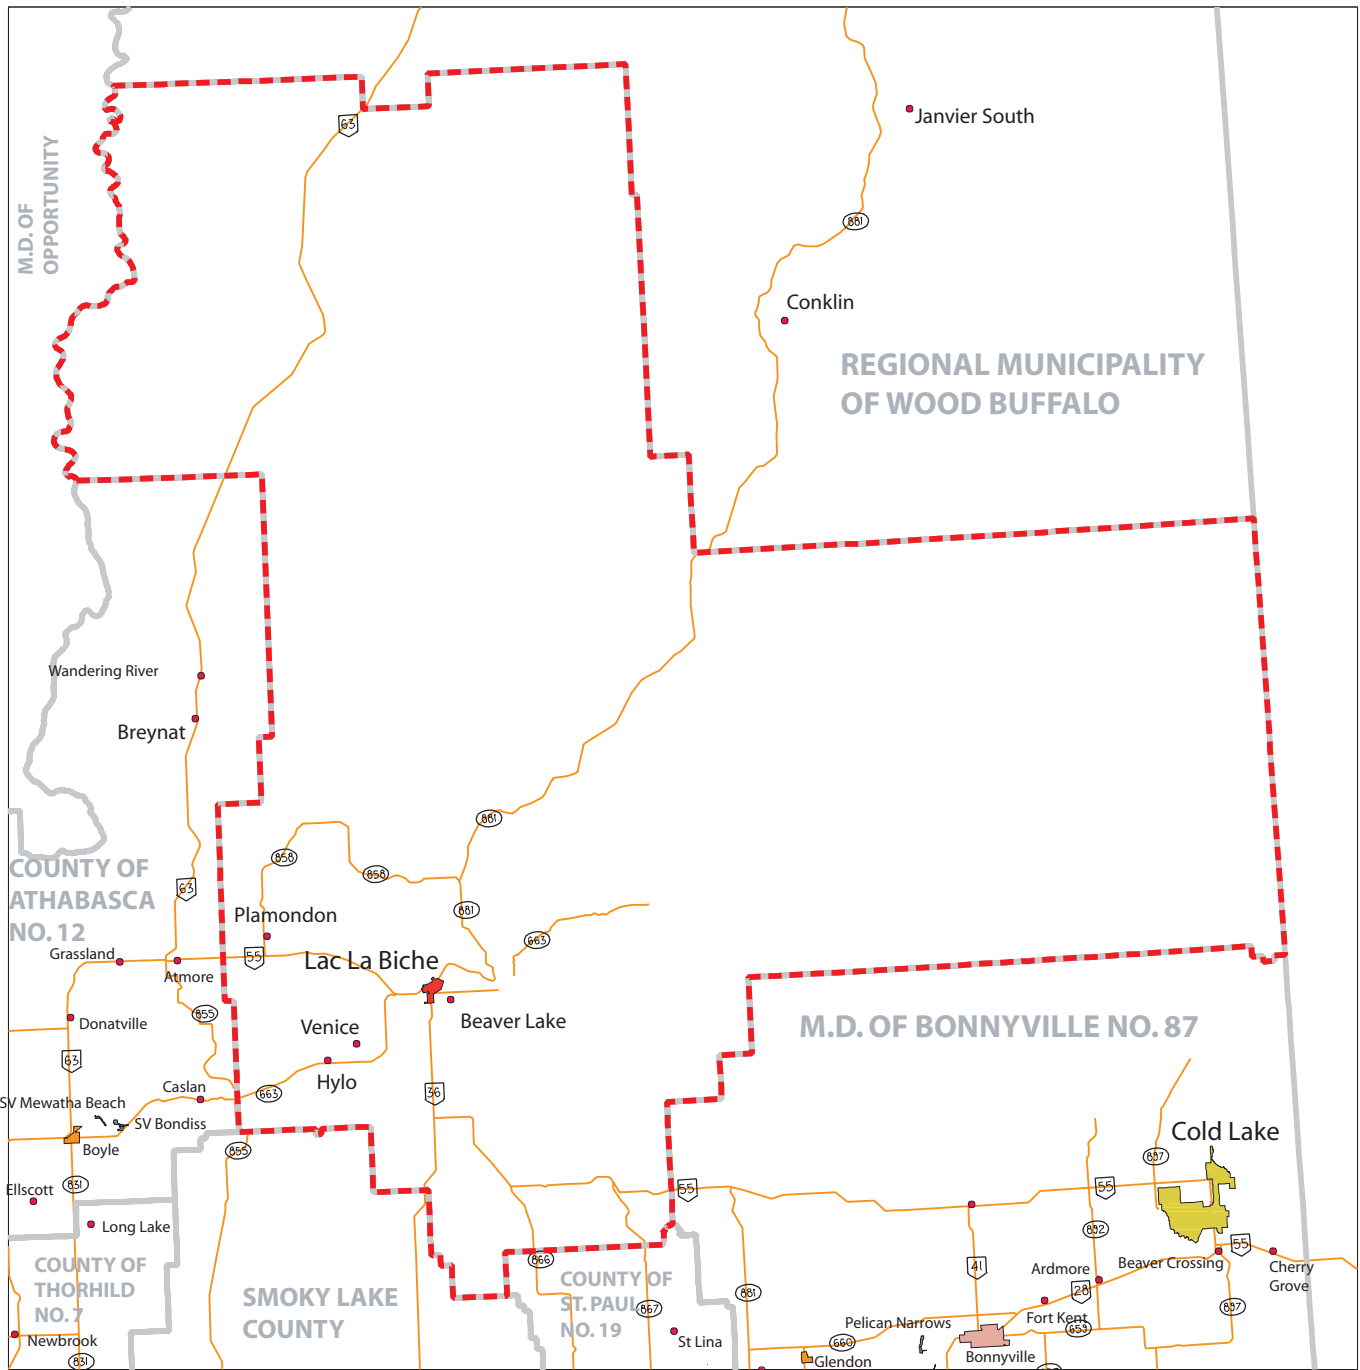

Lac La Biche County

-  Municipal Boundary
-  City
-  Town
-  Village
-  Summer Village
-  Hamlet